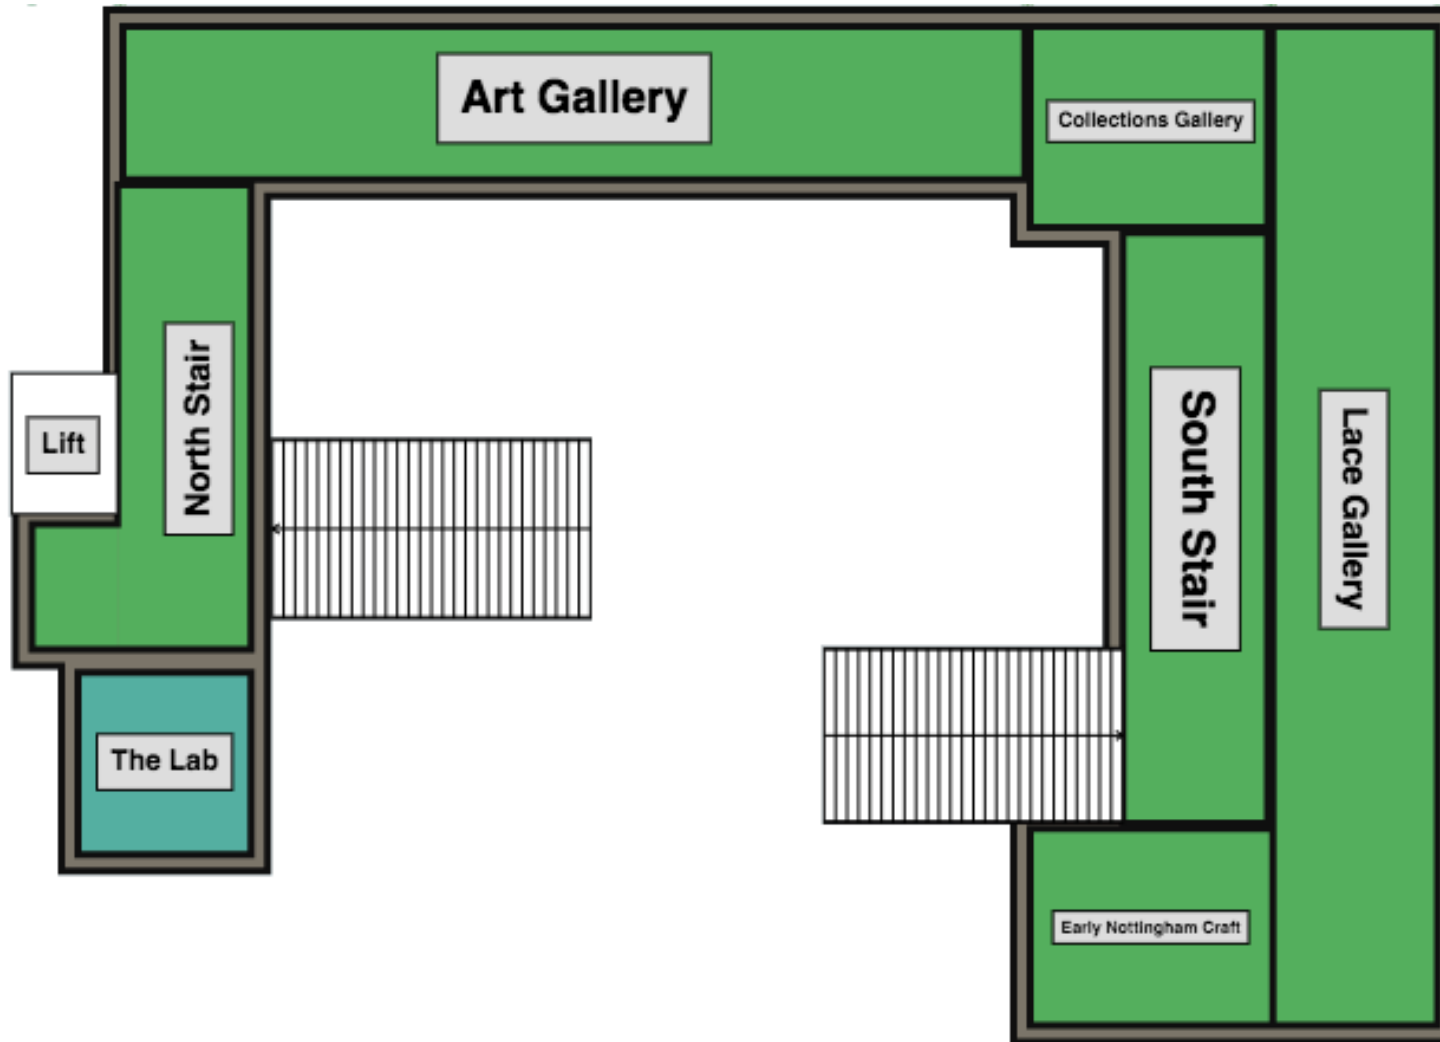

# SENSORY MAP

## Upper Floor

Red	Potentially highly challenging space
Orange	Potentially challenging space
Green	Less challenging space

The Temporary Exhibitions gallery and The Lab change regularly. Please speak to someone when booking or when you are on site for details.